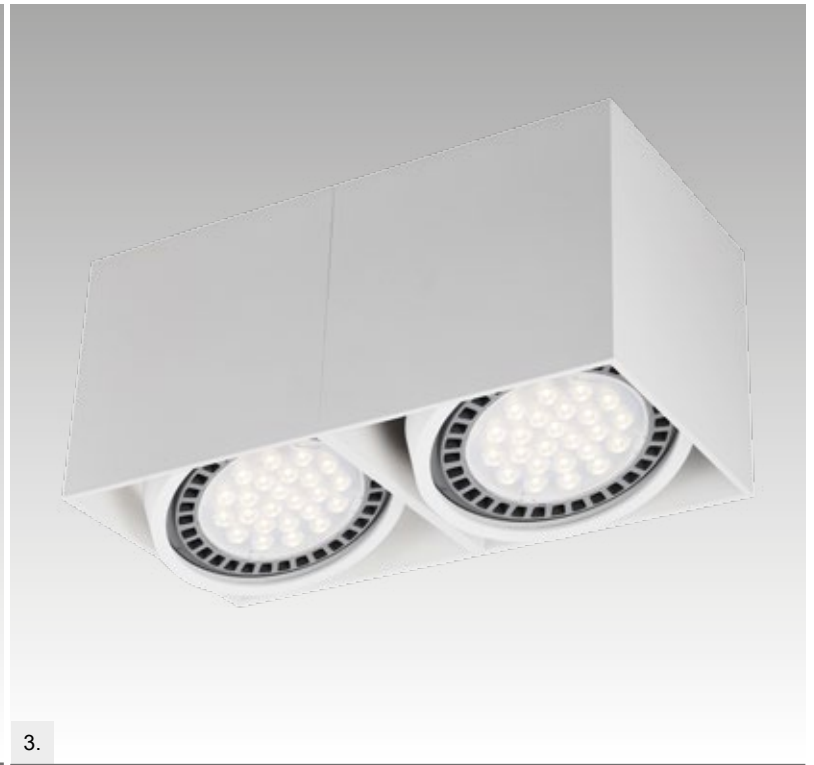

1.

3.

2.

4.

BOX 1 new
 Spot
1. ACGU10-114 (white)
2. ACGU10-115 (black)
 1xGU10/ES111 MAX 15W
 aluminium full
 white or black

BOX 2 new
 Spot
3. ACGU10-116 (white)
4. ACGU10-117 (black)
 2xGU10/ES111 MAX 15W
 aluminium full
 white or black