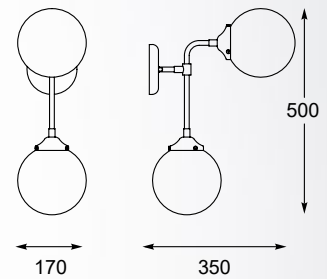

RIANO

new

Pendant lamp
P0454-09B-SDGF
 9xG9 MAX 28W
 metal gold and matt black body,
 double glasses - forsted glass inside,
 clear glass outside

RIANO **new**
 Pendant lamp
P0454-08D-STAC
 8xE27 MAX 40W
 metal chrome and matt
 black body,
 clear glass shade

RIANO **new**
 Wall lamp
W0454-02D-STAC
 2xE27 MAX 40W
 metal chrome and matt
 black body,
 clear glass shade