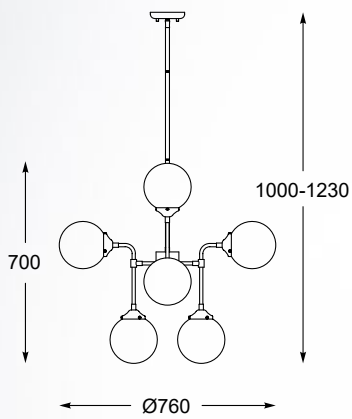

RIANO

new

Pendant lamp
P0454-09B-SDGF
 9xG9 MAX 28W
 metal gold and matt black body,
 double glasses - forsted glass inside,
 clear glass outside

RIANO **new**
 Pendant lamp
P0454-08D-STAC
 8xE27 MAX 40W
 metal chrome and matt
 black body,
 clear glass shade

RIANO **new**
 Wall lamp
W0454-02D-STAC
 2xE27 MAX 40W
 metal chrome and matt
 black body,
 clear glass shade