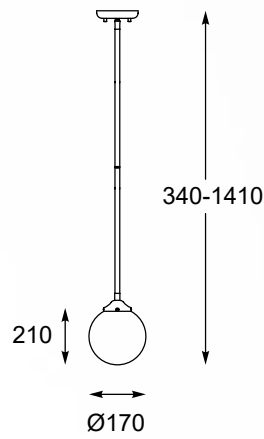

RIANO
Pendant lamp
P0454-08D-SDAA
8x E27 MAX 40W
gold and black metal,
opal glass

RIANO new
Pendant lamp
P0454-01D-F7AA
1x E27 MAX 40W
gold and black metal,
opal glass

RIANO
Wall lamp
W0454-02A-SDAA
2x G9 MAX 42W
gold and black metal
opal glass