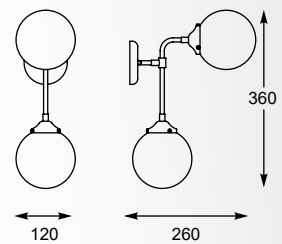

RIANO
Pendant lamp
P0454-08D-SDAA
8x E27 MAX 40W
gold and black metal,
opal glass

RIANO new
Pendant lamp
P0454-01D-F7AA
1x E27 MAX 40W
gold and black metal,
opal glass

RIANO
Wall lamp
W0454-02A-SDAA
2x G9 MAX 42W
gold and black metal
opal glass