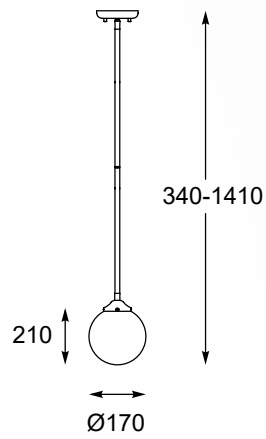

RIANO
Pendant lamp
P0454-08D-SDAC
8x E27 MAX 40W
gold and black metal,
clear glass

RIANO new
Pendant lamp
P0454-01D-F7AC
1x E27 MAX 40W
gold and black metal,
clear glass

RIANO
Wall lamp
W0454-02D-SDAC
2x E27 MAX 40W
gold and black metal,
clear glass