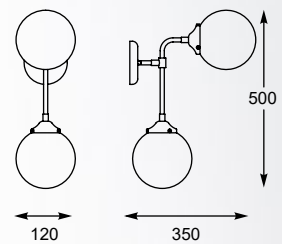

RIANO
Pendant lamp
P0454-08D-SDAC
8x E27 MAX 40W
gold and black metal,
clear glass

RIANO new
Pendant lamp
P0454-01D-F7AC
1x E27 MAX 40W
gold and black metal,
clear glass

RIANO
Wall lamp
W0454-02D-SDAC
2x E27 MAX 40W
gold and black metal,
clear glass