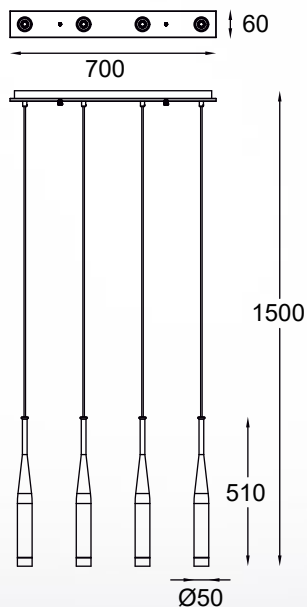

CONTE new
Pendant lamp
MD1998B-4GL
4xG9 MAX 40W
aluminium brushed gold
canopy, black aluminium body,
brushed gold aluminium and
white glass shade

CONTE new
Pendant lamp
MD1998B-4BL
4xG9 MAX 40W
aluminium black canopy, black
aluminium body,
black aluminium and white
glass shade