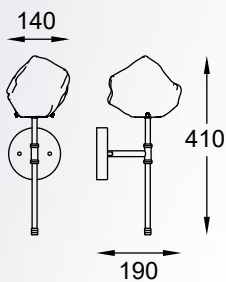

ROCK new
 Pendant lamp
P0488-08L-SEAC
 8xG9 MAX 28W
 metal matt black
 and gold body,
 crushed glass shade

ROCK new
 Wall lamp
W0488-01D-SEAC
 1xG9 MAX 28W
 metal matt black
 and gold body,
 crushed glass shade

ROCK new
 Pendant lamp
P0488-06L-SEAC
 6xG9 MAX 28W
 metal matt black
 and gold body,
 crushed glass shade