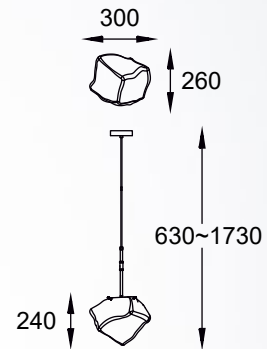

ROCK

new

Pendant lamp

P0488-03K-SEAC

3xG9 MAX 28W

metal matt black and gold body,
crushed glass shade

ROCK

new

Pendant lamp

P0488-07T-SEAC

7xG9 MAX 28W

metal matt black
and gold body,
crushed glass shade

ROCK

new

Pendant lamp

P0488-01M-SEAC