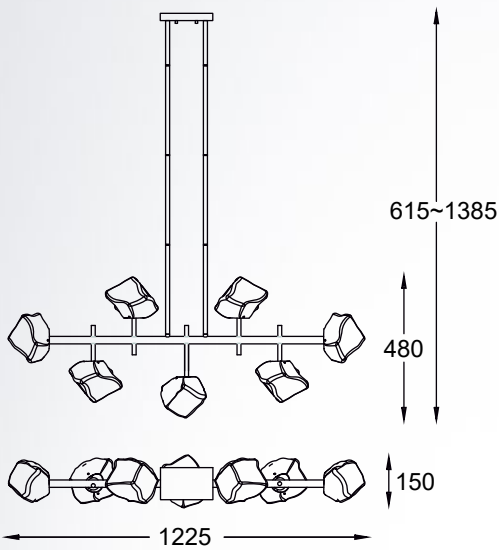

ROCK

new

Pendant lamp

P0488-03K-SEAC

3xG9 MAX 28W

metal matt black and gold body,
crushed glass shade

ROCK

new

Pendant lamp

P0488-07T-SEAC

7xG9 MAX 28W

metal matt black
and gold body,
crushed glass shade

ROCK

new

Pendant lamp

P0488-01M-SEAC

1xE27 MAX 40W

metal matt black
and gold body,
crushed glass shade