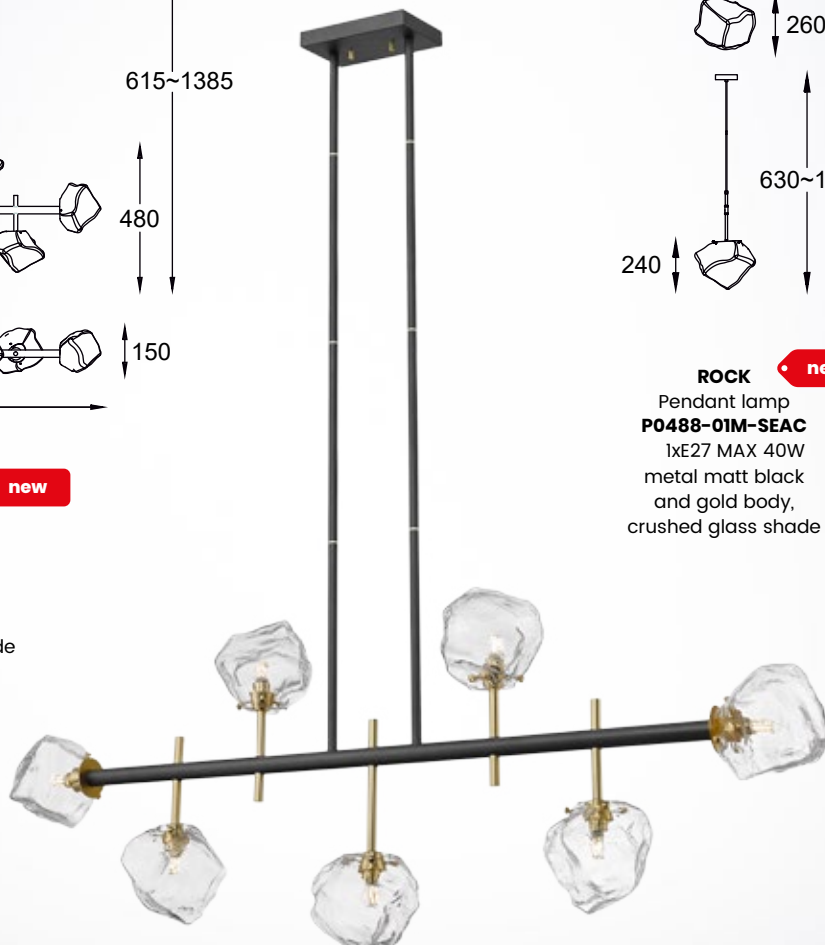

ROCK

new

Pendant lamp

P0488-03K-SEAC

3xG9 MAX 28W

metal matt black and gold body,
crushed glass shade

ROCK

new

Pendant lamp

P0488-07T-SEAC

7xG9 MAX 28W

metal matt black
and gold body,
crushed glass shade

ROCK

new

Pendant lamp

P0488-01M-SEAC

1xE27 MAX 40W

metal matt black
and gold body,
crushed glass shade