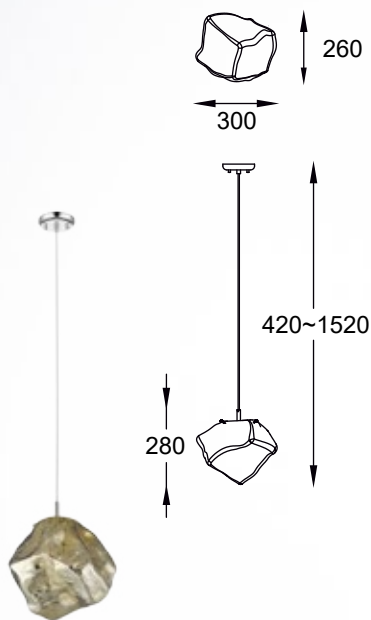

ROCK new
 Pendant lamp
P0488-01F-F4HF
 1xG9 MAX 28W
 metal chrome body,
 vacume plated
 bronze shade

ROCK new
 Pendant lamp
P0488-03D-B5HF
 3xG9 MAX 28W
 metal chrome body,
 vacume plated
 bronze shade

ROCK new
 Pendant lamp
P0488-01A-F4HF
 1xE27 MAX 40W
 metal chrome body,
 vacume plated
 bronze shade

ROCK new
 Pendant lamp
P0488-03A-B5HF
 3xE27 MAX 40W
 metal chrome body,
 vacume plated
 bronze shade