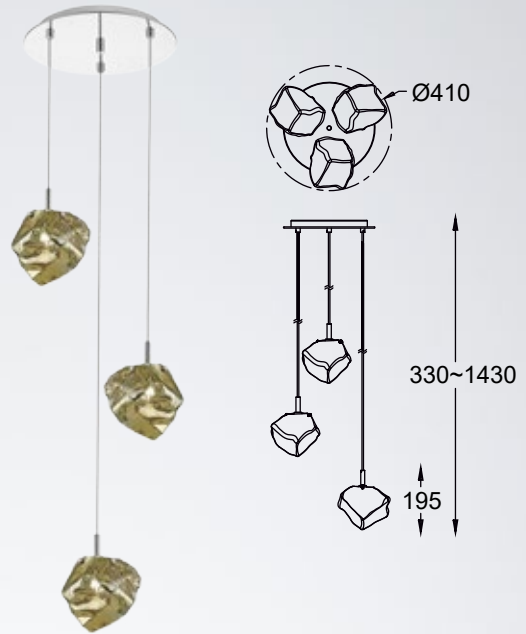

ROCK new
 Pendant lamp
P0488-01F-F4HF
 1xG9 MAX 28W
 metal chrome body,
 vacume plated
 bronze shade

ROCK new
 Pendant lamp
P0488-03D-B5HF
 3xG9 MAX 28W
 metal chrome body,
 vacume plated
 bronze shade

ROCK new
 Pendant lamp
P0488-01A-F4HF
 1xE27 MAX 40W
 metal chrome body,
 vacume plated
 bronze shade

ROCK new
 Pendant lamp
P0488-03A-B5HF
 3xE27 MAX 40W
 metal chrome body,
 vacume plated
 bronze shade