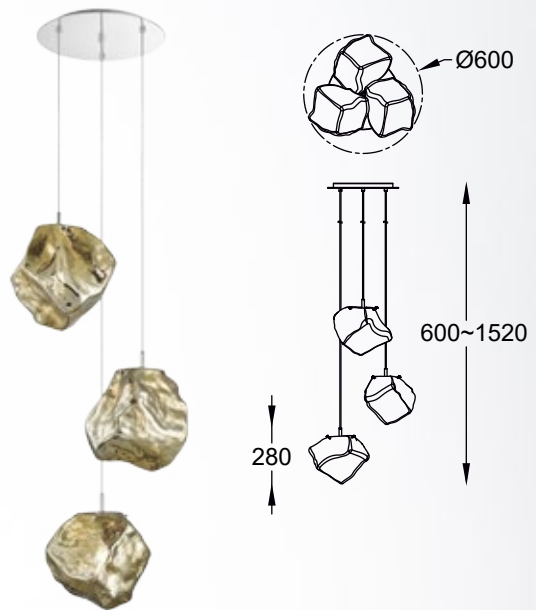

ROCK new
 Pendant lamp
P0488-01F-F4HF
 1xG9 MAX 28W
 metal chrome body,
 vacume plated
 bronze shade

ROCK new
 Pendant lamp
P0488-03D-B5HF
 3xG9 MAX 28W
 metal chrome body,
 vacume plated
 bronze shade

ROCK new
 Pendant lamp
P0488-01A-F4HF
 1xE27 MAX 40W
 metal chrome body,
 vacume plated
 bronze shade

ROCK new
 Pendant lamp
P0488-03A-B5HF
 3xE27 MAX 40W
 metal chrome body,
 vacume plated
 bronze shade