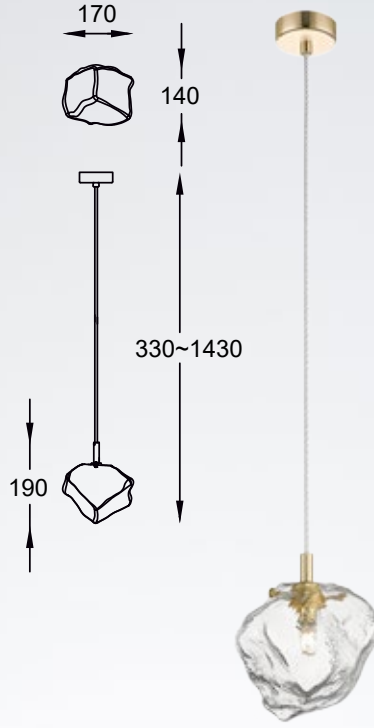

ROCK
Pendant lamp
P0488-01B-U8AC
1xE27 MAX 40W
gold metal body,
crushed glass shade

ROCK new
Pendant lamp
P0488-01F-U8AC
1xG9 MAX 28W
gold metal body,
crushed glass shade

ROCK new
Wall lamp
W0488-01A-U8AC
1xG9 MAX 42W
metal gold body,
crushed glass shade

ROCK new
Pendant lamp
P0488-12P-U8AC
12xG9 MAX 28W
metal gold body,
crushed glass shade