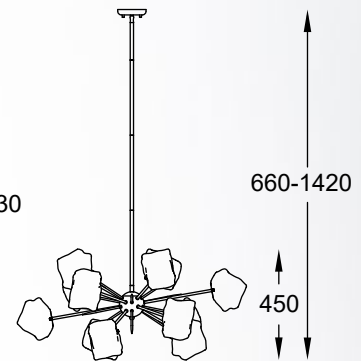

ROCK
Pendant lamp
P0488-01B-U8AC
1xE27 MAX 40W
gold metal body,
crushed glass shade

ROCK new
Pendant lamp
P0488-01F-U8AC
1xG9 MAX 28W
gold metal body,
crushed glass shade

ROCK new
Wall lamp
W0488-01A-U8AC
1xG9 MAX 42W
metal gold body,
crushed glass shade

ROCK new
Pendant lamp
P0488-12P-U8AC
12xG9 MAX 28W
metal gold body,
crushed glass shade