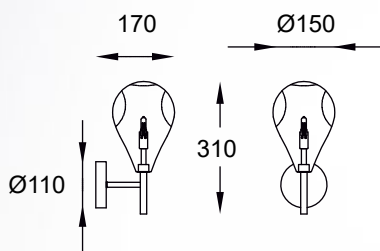

**BASTONI** new  
Pendant lamp  
**MD1921-4A-CLEAR**  
4xG9 MAX 40W  
metal chrome body and  
canopy, clear glass shade

**BASTONI** new  
Wall lamp  
**MB1921-1-CLEAR**  
1xG9 MAX 40W  
metal chrome body and  
canopy, clear glass shade