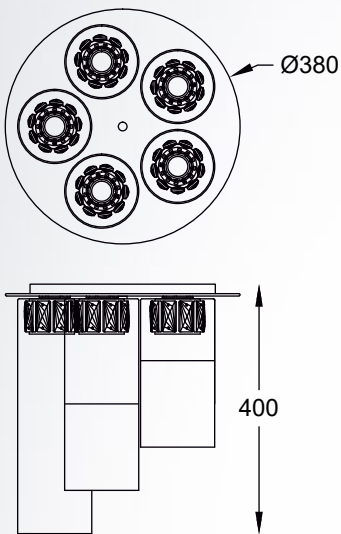

GEM LED • new

Ceiling lamp
C0389-03F-B5AC
 3xLED 5W, 1350LM, 3000K
 chrome metal body,
 transparent crystals, transparent
 glass shade

GEM LED • new

Ceiling lamp
C0389-03F-F7AC
 3xLED 5W, 1350LM, 3000K
 french gold metal body,
 transparent crystals, transparent
 glass shade

GEM LED • new

Ceiling lamp
C0389-05F-B5AC
 5xLED 5W, 2250LM, 3000K
 chrome metal body,
 transparent crystals, transparent
 glass shade

GEM LED • new

Ceiling lamp
C0389-05F-F7AC
 5xLED 5W, 2250LM, 3000K
 french gold metal body,
 transparent crystals, transparent
 glass shade