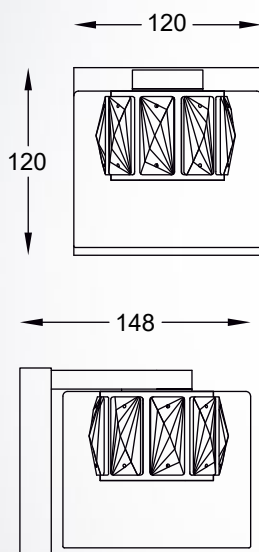

GEM
Pendant lamp
P0389-01D-0FD2
1xG9 28W
antique bronze metal body, cognac
crystals, transparent glass shade

GEM
Pendant lamp
P0389-01D-F7AC
1xG9 28W
french gold metal body, transparent
crystals, transparent glass shade

GEM
Pendant lamp
P0389-01D-L7AC
1xG9 28W
antique copper metal body,
transparent crystals, transparent
glass shade

GEM **new**
Pendant lamp
P0389-01D-P7AC
1xG9 28W
matt black metal body,
transparent crystals, transparent
glass shade

GEM **LED** **new**
Wall lamp
W0389-01A-B5AC
LED 5W, 450LM, 3000K
chrome metal body,
transparent crystals, transparent
glass shade

GEM **LED** **new**
Wall lamp
W0389-01A-F7AC
LED 5W, 450LM, 3000K
french gold metal body,
transparent crystals, transparent
glass shade