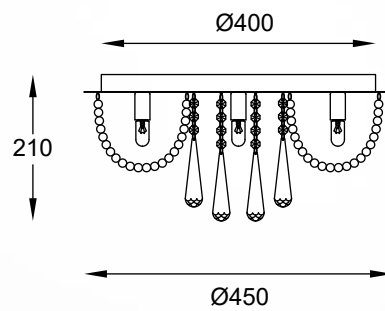

SENSEI new
Ceiling lamp
19157L
8xG9 MAX 25W
metal chrome body
crystal glass

SENSEI new
Ceiling lamp
19157M
6xG9 MAX 25W
metal chrome body
crystal glass