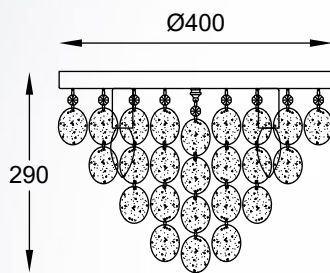

**PARDO** new  
Ceiling lamp  
**18366**  
8xE14 MAX 40W  
metal chrome body  
glass

**PARDO** new  
Ceiling lamp  
**18365L**  
5xE14 MAX 40W  
metal chrome body  
glass