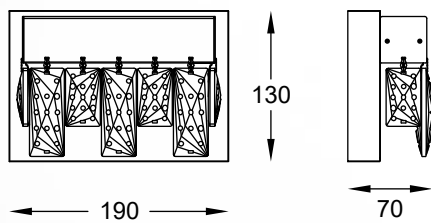

**SPARK** new  
 Pendant lamp  
**P0476-01A-B5AC**  
 LED 15W 1200LM 3000K  
 chrome body,  
 clear crystal shade

**SPARK** new  
 Wall lamp  
**W0476-01A-B5AC**  
 LED 5,4W 432LM 3000K  
 chrome, clear crystal body