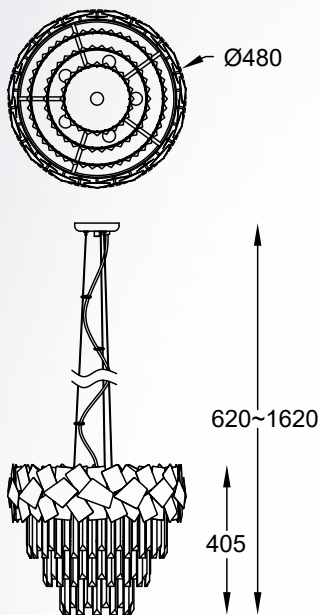

**QASAR** new  
 Pendant lamp  
**P0506-05A-F4AC**  
 5x E14 MAX 40W  
 metal mirror stainless steel body,  
 clear crystal shade

**QASAR** new  
 Pendant lamp  
**P0506-05A-F4E3**  
 5x E14 MAX 40W  
 metal brushed gold stainless steel body,  
 clear crystal shade

**QASAR** new  
 Pendant lamp  
**P0506-06A-F4AC**  
 6x E14 MAX 40W  
 metal mirror stainless steel body,  
 clear crystal shade

**QASAR** new  
 Pendant lamp  
**P0506-06A-F4E3**  
 6x E14 MAX 40W  
 metal brushed gold stainless steel body,  
 clear crystal shade