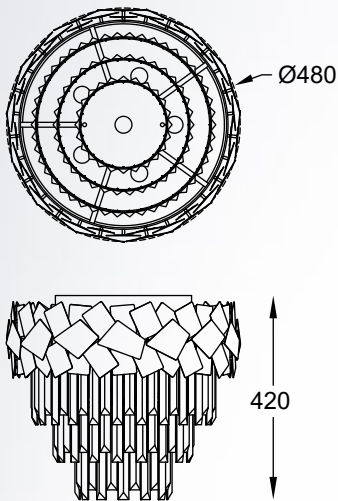

**QUASAR** new  
Ceiling lamp  
**C0506-05A-B5AC**  
5xE14 MAX 40W  
metal mirror stainless steel body,  
clear crystal shade

**QUASAR** new  
Ceiling lamp  
**C0506-05A-B5E3**  
5xE14 MAX 40W  
metal brushed gold stainless steel body,  
clear crystal shade

**QUASAR** new  
Ceiling lamp  
**C0506-06A-B5AC**  
6xE14 MAX 40W  
metal mirror stainless steel body,  
clear crystal shade

**QUASAR** new  
Ceiling lamp  
**C0506-06A-B5E3**  
6xE14 MAX 40W  
metal brushed gold stainless steel body,  
clear crystal shade