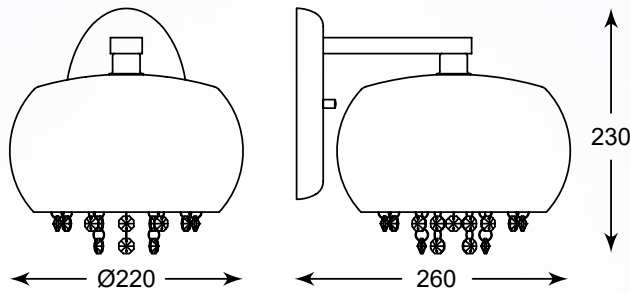

**VISTA**  
Wall lamp  
**W0076-01B-B5GR**  
1xG9 MAX 42W  
silver glass shade with dots,  
crystal drops inside,  
metal chrome

**VISTA**  
Wall lamp  
**W0076-01B-B5GQ**  
1xG9 MAX 42W  
gold glass shade with dots,  
crystal drops inside,  
metal chrome

**VISTA**  
Wall lamp  
**W0076-01E-F4GR**  
1xG9 MAX 42W  
silver glass shade with dots,  
crystal drops inside,  
metal chrome

**VISTA**  
Wall lamp  
**W0076-01E-F4GQ**  
1xG9 MAX 42W  
gold glass shade with dots,  
crystal drops inside,  
metal chrome