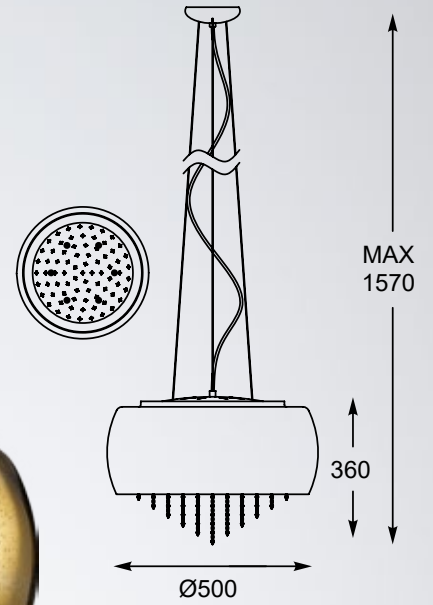

**VISTA**  
Pendant lamp  
**P0076-06K-F4GR**  
6xG9 MAX 42W  
silver glass shade with dots,  
metal chrome

**VISTA**  
Pendant lamp  
**P0076-06K-F4GQ**  
6xG9 MAX 42W  
gold glass shade with dots,  
crystal drops inside,  
metal chrome

**VISTA**  
Pendant lamp  
**P0076-05K-F4GR**  
5xG9 MAX 42W  
silver glass shade with dots,  
metal chrome

**VISTA**  
Pendant lamp  
**P0076-05K-F4GQ**  
5xG9 MAX 42W  
gold glass shade with dots,  
crystal drops inside,  
metal chrome