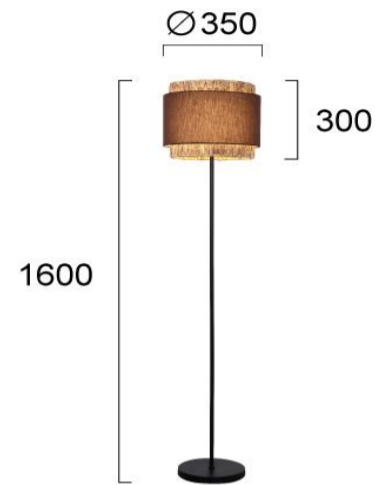

Product Datasheet

Code	4299600
Description	Floor Lamp Riviera
Family	RIVIERA
Type	FLOOR
Type of Lamp	E27
Watt	1 x Max 40W
Volt	220-240 VAC
Hertz	50-60 Hz
Class	Class II
IP	IP20
Environment	Indoor
Color	NATURAL / BROWN / BLACK
Material	FABRIC / BAMBOO / ELECTROSTATIC PAINTED STEEL
Length	D:350
Height	H:1600
Width	h:300