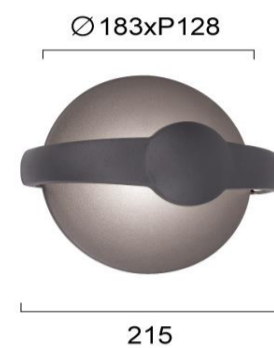

Product Datasheet

Code	4298700
Description	Wall Light Dark Grey Mayorka
Family	MAYORKA
Type	WALL LIGHTS
Type of Lamp	LED module
Watt	12W
Volt	220-240 VAC
Hertz	50-60 Hz
Class	Class I
IP	IP65
Environment	Outdoor
Color	DARK GREY
Material	ELECTROSTATIC PAINTED ALUMINIUM / PC
Length	L:215
Height	H:183
Width	P:128
Kelvin	3000K
Lumen	680 Lm
Beam Angle	CRI 83
Dimmable	Non-Dimmable