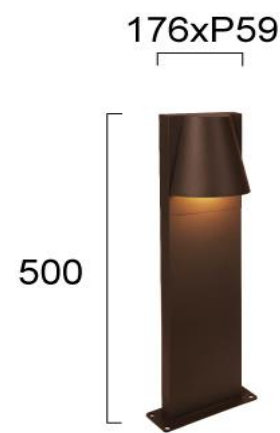

Product Datasheet

Code	4298600
Description	Outdoor Floor Light Lorka
Family	LORKA
Type	FLOOR
Type of Lamp	GU10
Watt	1 x Max 35W
Volt	220-240 VAC
Hertz	50-60 Hz
Class	Class I
IP	IP43
Environment	Outdoor
Color	RUSTY BROWN
Material	ELECTROSTATIC PAINTED ALUMINIUM / GLASS
Length	L:176
Height	H:500
Width	P:59