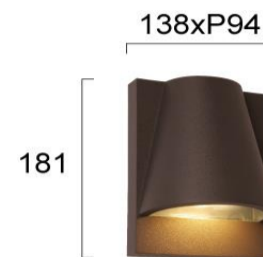

Product Datasheet

Code	4298500
Description	Wall Light Lorka
Family	LORKA
Type	WALL LIGHTS
Type of Lamp	GU10
Watt	1 x Max 35W
Volt	220-240 VAC
Hertz	50-60 Hz
Class	Class I
IP	IP43
Environment	Outdoor
Color	RUSTY BROWN
Material	ALUMINIUM / GLASS
Length	L:138
Height	H:181
Width	P:94