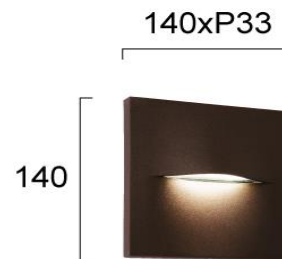

Product Datasheet

Code	4298401
Description	Wall Light Brown Square Vita
Family	VITA
Type	WALL LIGHTS
Type of Lamp	LED module
Watt	3W
Volt	220-240 VAC
Hertz	50-60 Hz
Class	Class II
IP	IP65
Environment	Outdoor
Color	RUSTY BROWN
Material	ALUMINIUM / PC
Length	L:140
Height	H:140
Width	P:33
Kelvin	3000K
Lumen	170 Lm
Beam Angle	CRI 84
Dimmable	Non-Dimmable