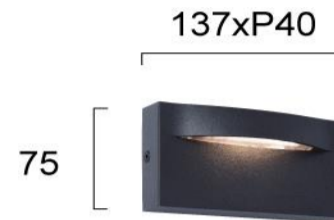

Product Datasheet

Code	4298200
Description	Wall Light Dark Grey L:137xH:75 Vita
Family	VITA
Type	WALL LIGHTS
Type of Lamp	LED module
Watt	9W
Volt	220-240 VAC
Hertz	50-60 Hz
Class	Class I
IP	IP65
Environment	Outdoor
Color	DARK GREY
Material	ALUMINIUM/PC
Length	L:137
Height	H:75
Width	P:40
Kelvin	3000K
Lumen	350 Lm
Beam Angle	CRI 84
Dimmable	Non-Dimmable