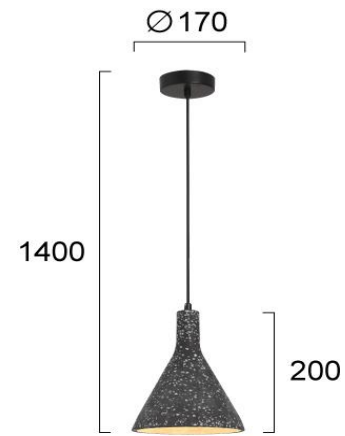

Product Datasheet

Code	4297401
Description	Pendant Light Black Dot
Family	DOT
Type	PENDANT
Type of Lamp	E27
Watt	1 x Max 60W
Volt	220-240 VAC
Hertz	50-60 Hz
Class	Class I
IP	IP20
Environment	Indoor
Color	BLACK
Material	CONCRETE
Length	D:170
Height	H:1400
Width	h:200