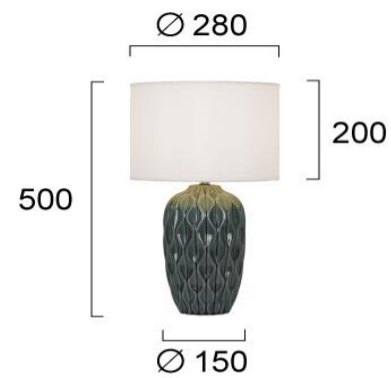

Product Datasheet

Code	4296101
Description	Table Light Green Pineapple
Family	PINEAPPLE
Type	TABLE LAMPS
Type of Lamp	E27
Watt	1 x Max 40W
Volt	220-240 VAC
Hertz	50-60 Hz
Class	Class II
IP	IP20
Environment	Indoor
Color	GREEN / WHITE
Material	CERAMIC / FABRIC
Length	D:280
Height	H:500
Width	