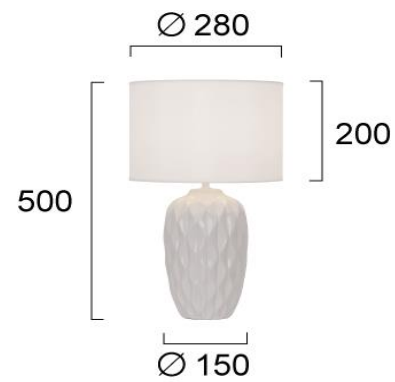

Product Datasheet

Code	4296100
Description	Table Light White Pineapple
Family	PINEAPPLE
Type	TABLE LAMPS
Type of Lamp	E27
Watt	1 x Max 40W
Volt	220-240 VAC
Hertz	50-60 Hz
Class	Class II
IP	IP20
Environment	Indoor
Color	WHITE
Material	CERAMIC / FABRIC
Length	D:280
Height	H:500
Width	