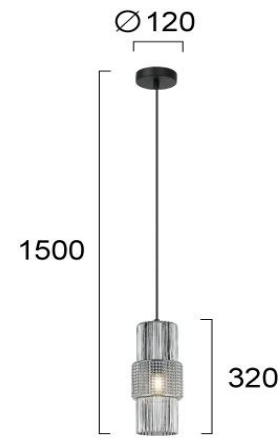

Product Datasheet

Code	4294900
Description	Pendant Lamp Smoke Lilian
Family	LILIAN
Type	PENDANT
Type of Lamp	E27
Watt	1 x Max 40W
Volt	220-240 VAC
Hertz	50-60 Hz
Class	Class II
IP	IP20
Environment	Indoor
Color	SMOKE / BLACK
Material	GLASS / ELECTROSTATIC PAINTED STEEL
Length	D:120
Height	H:1500
Width	h:320