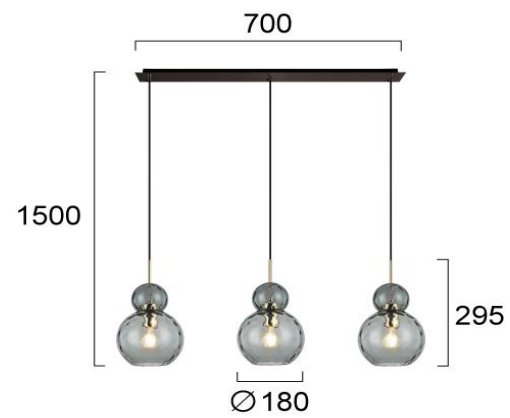

Product Datasheet

Code	4294600
Description	3/Lights Pendant Bar Firenze
Family	FIRENZE
Type	PENDANT
Type of Lamp	E27
Watt	3 x Max 40W
Volt	220-240 VAC
Hertz	50-60 Hz
Class	Class II
IP	IP20
Environment	Indoor
Color	SMOKE / GOLD /BLACK
Material	GLASS / ELECTROSTATIC PAINTED STEEL
Length	L:820
Height	H:1500
Width	W:180