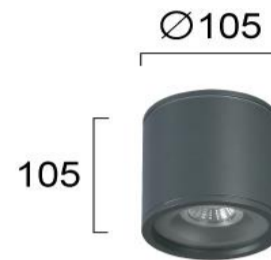

Product Datasheet

Code	4294101
Description	Ceiling Lamp Dark Grey Calista
Family	CALISTA
Type	CEILING
Type of Lamp	GU10
Watt	1 x Max 35W
Volt	220-240 VAC
Hertz	50-60 Hz
Class	Class I
IP	IP54
Environment	Outdoor
Color	DARK GREY
Material	ALUMINIUM / GLASS
Length	D:105
Height	H:105
Width	