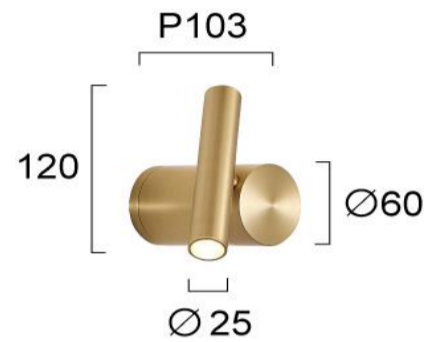

Product Datasheet

Code	4292901
Description	Wall Light Gold Planet
Family	PLANET
Type	WALL LIGHTS
Type of Lamp	LED module
Watt	4W
Volt	220-240 VAC
Hertz	50-60 Hz
Class	Class I
IP	IP20
Environment	Indoor
Color	GOLD
Material	ALUMINIUM / PLATED STEEL
Length	L:88
Height	H: 60min-120max
Width	P:103
Kelvin	3000K
Lumen	165 Lm
Beam Angle	Beam Angle 30*/ CRI 84
Dimmable	Non-Dimmable