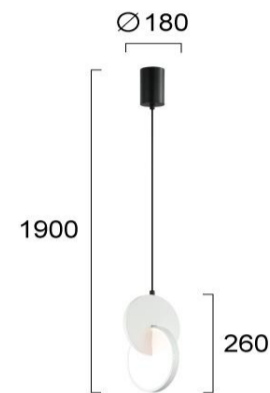

Product Datasheet

Code	4292400
Description	Suspended Light White Magic
Family	MAGIC
Type	PENDANT
Type of Lamp	LED module
Watt	5W
Volt	220-240 VAC
Hertz	50-60 Hz
Class	Class II
IP	IP20
Environment	Indoor
Color	WHITE
Material	ALUMINIUM / ELECTROSTATIC PAINTED STEEL
Length	D:180
Height	H:1900
Width	h:260
Kelvin	3000K
Lumen	139 Lm
Beam Angle	Beam Angle 120* / CRI 90
Dimmable	Non-Dimmable