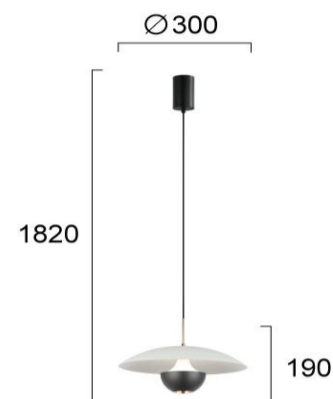

Product Datasheet

Code	4292300
Description	Suspended Light Grey Valia
Family	VALIA
Type	PENDANT
Type of Lamp	LED module
Watt	9W
Volt	220-240 VAC
Hertz	50-60 Hz
Class	Class II
IP	IP20
Environment	Indoor
Color	WHITE/GREY
Material	ALUMINIUM / ELECTROSTATIC PAINTED STEEL
Length	D:300
Height	H:1820
Width	h:190
Kelvin	3000K
Lumen	275 Lm
Beam Angle	Beam Angle 120* / CRI 89
Dimmable	Non-Dimmable