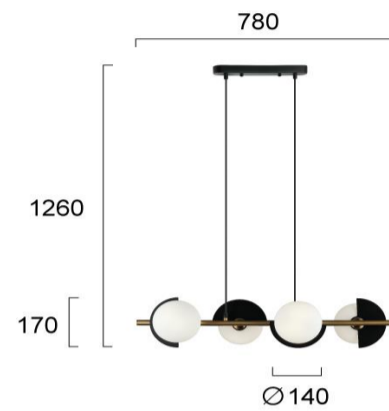

Product Datasheet

Code	4292100
Description	Pendant Bar Darcy
Family	DARCY
Type	PENDANT
Type of Lamp	G9
Watt	4 x MAX 25W
Volt	220-240 VAC
Hertz	50-60 Hz
Class	Class II
IP	IP20
Environment	Indoor
Color	WHITE / BLACK / BRONZE
Material	GLASS / ELECTROSTATIC PAINTED STEEL
Length	L:780
Height	H:1260
Width	