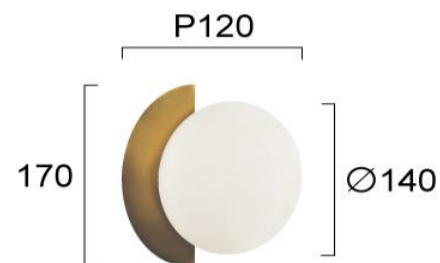

Product Datasheet

| | |
|---------------------|-------------------------------------|
| Code | 4292001 |
| Description | Wall Lamp Gold Darcy |
| Family | DARCY |
| Type | WALL LIGHTS |
| Type of Lamp | G9 |
| Watt | 1 X MAX 25W |
| Volt | 220-240 VAC |
| Hertz | 50-60 Hz |
| Class | Class II |
| IP | IP20 |
| Environment | Indoor |
| Color | WHITE / GOLD |
| Material | GLASS / ELECTROSTATIC PAINTED STEEL |
| Length | D:140 |
| Height | H:170 |
| Width | P:120 |
| Kelvin | |
| Lumen | |
| Beam Angle | |
| Dimmable | |