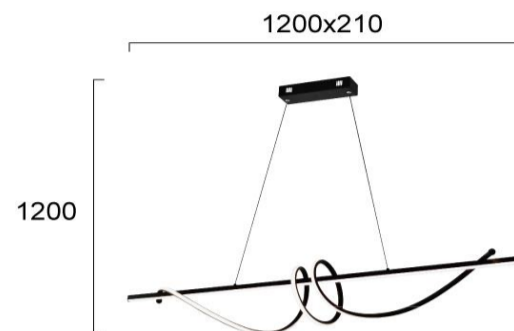

Product Datasheet

Code	4291400
Description	Pendant Bar Black Claudia
Family	CLAUDIA
Type	PENDANT
Type of Lamp	LED module
Watt	47W
Volt	220-240 VAC
Hertz	50-60 Hz
Class	Class II
IP	IP20
Environment	Indoor
Color	SAND BLACK
Material	ALUMINIUM/ELECTROSTATIC PAINTED STEEL / SILICONE
Length	L:1200
Height	H:1200
Width	W:210
Kelvin	3000K
Lumen	1600Lm
Beam Angle	CRI 83
Dimmable	Non-Dimmable