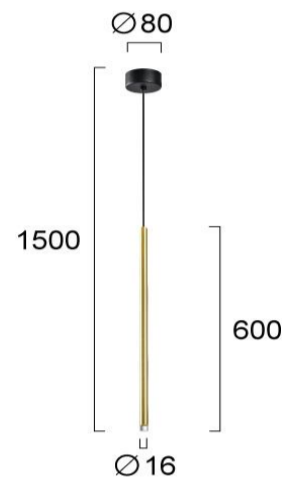

Product Datasheet

Code	4291101
Description	Pendant Light Gold Zenia
Family	ZENIA
Type	PENDANT
Type of Lamp	LED module
Watt	4W
Volt	220-240 VAC
Hertz	50-60 Hz
Class	Class I
IP	IP20
Environment	Indoor
Color	GOLD
Material	ALUMINIUM
Length	D:16
Height	H:1500
Width	h:600
Kelvin	3000K
Lumen	175 Lm
Beam Angle	Beam Angle 25* / CRI 80
Dimmable	Non-Dimmable