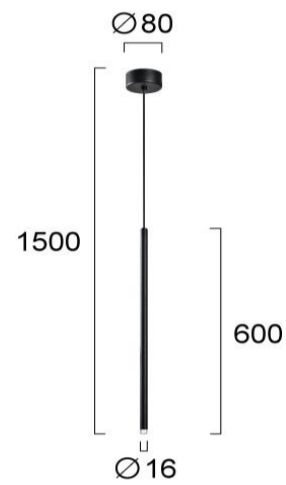

Product Datasheet

Code	4291100
Description	Pendant Light Black Zenia
Family	ZENIA
Type	PENDANT
Type of Lamp	LED module
Watt	4W
Volt	220-240 VAC
Hertz	50-60 Hz
Class	Class I
IP	IP20
Environment	Indoor
Color	BLACK
Material	ALUMINIUM
Length	D:16
Height	H:1500
Width	h:600
Kelvin	3000K
Lumen	175 Lm
Beam Angle	Beam Angle 25* / CRI 80
Dimmable	Non-Dimmable