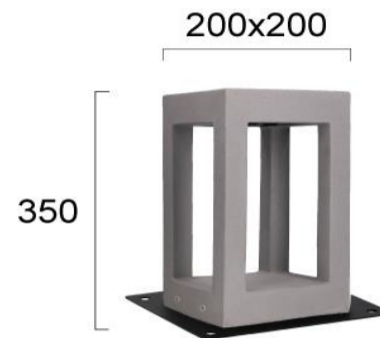

Product Datasheet

Code	4290700
Description	Outdoor Floor Light Fasma
Family	FASMA
Type	FLOOR
Type of Lamp	LED module
Watt	6W
Volt	220-240 VAC
Hertz	50-60 Hz
Class	Class I
IP	IP65
Environment	Outdoor
Color	GREY
Material	CONCRETE
Length	L:200
Height	H:350
Width	W:200
Kelvin	3000K
Lumen	280 Lm
Beam Angle	CRI 83
Dimmable	Non-Dimmable