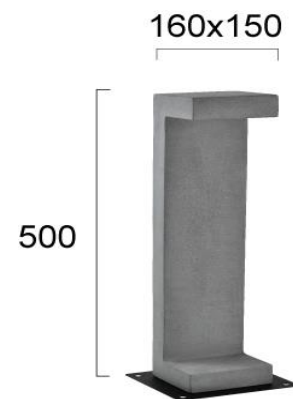

Product Datasheet

Code	4290600
Description	Outdoor Floor Light Gary
Family	GARY
Type	FLOOR
Type of Lamp	LED module
Watt	9W
Volt	220-240 VAC
Hertz	50-60 Hz
Class	Class I
IP	IP65
Environment	Outdoor
Color	GREY
Material	CONCRETE
Length	L:160
Height	H:500
Width	W:150
Kelvin	3000K
Lumen	420 Lm
Beam Angle	CRI 90
Dimmable	Non-Dimmable