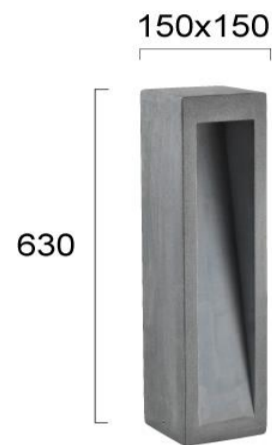

Product Datasheet

Code	4290500
Description	Outdoor Floor Light H:630 Style
Family	STYLE
Type	FLOOR
Type of Lamp	LED module
Watt	6W
Volt	220-240 VAC
Hertz	50-60 Hz
Class	Class I
IP	IP65
Environment	Outdoor
Color	GREY
Material	CONCRETE
Length	L:150
Height	H:630
Width	W:150
Kelvin	3000K
Lumen	290 Lm
Beam Angle	CRI 83
Dimmable	Non-Dimmable