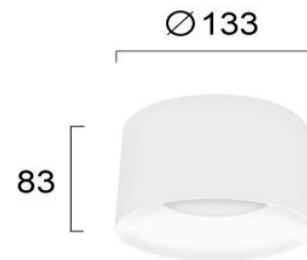

Product Datasheet

Code	4290100
Description	Ceiling Spot Light White Fibo
Family	FIBO
Type	SPOTLIGHTS
Type of Lamp	GX53 LED
Watt	1 x Max 15W
Volt	220-240 VAC
Hertz	50-60 Hz
Class	Class II
IP	IP20
Environment	Indoor
Color	WHITE
Material	CERAMIC
Length	D:133
Height	H:83
Width	