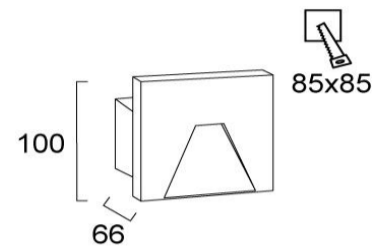

Product Datasheet

| | |
|---------------------|----------------------------------|
| Code | 4289800 |
| Description | Wall Recessed Light Square Space |
| Family | SPACE |
| Type | WALL LIGHTS |
| Type of Lamp | LED module |
| Watt | 4W |
| Volt | 220-240 VAC |
| Hertz | 50-60 Hz |
| Class | Class II |
| IP | IP65 |
| Environment | Outdoor |
| Color | GREY |
| Material | CONCRETE |
| Length | L:100 |
| Height | H:100 |
| Width | P:66 |
| Kelvin | 3000K |
| Lumen | 36 Lm |
| Beam Angle | Beam angle 150* / CRI 82 |
| Dimmable | Non-Dimmable |