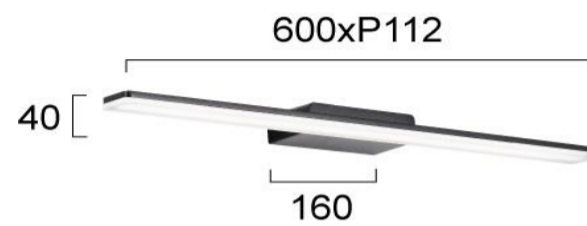

Product Datasheet

Code	4289700
Description	Wall Light L:600 Ram
Family	RAM
Type	WALL LIGHTS
Type of Lamp	LED module
Watt	19W
Volt	220-240 VAC
Hertz	50-60 Hz
Class	Class I
IP	IP44
Environment	Indoor
Color	BLACK
Material	ALUMINIUM/ACRYLIC
Length	L:600
Height	H:40
Width	P:112
Kelvin	3000K
Lumen	1771 Lm
Beam Angle	Beam Angle 120* / CRI 94
Dimmable	Non-Dimmable