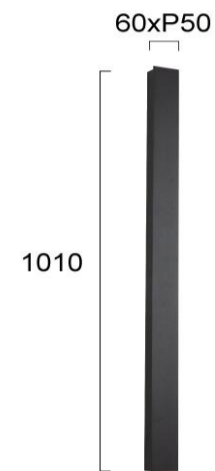

Product Datasheet

Code	4289400
Description	Wall Light H:1010 Tokyo
Family	TOKYO
Type	WALL LIGHTS
Type of Lamp	LED module
Watt	20W
Volt	220-240 VAC
Hertz	50-60 Hz
Class	Class I
IP	IP65
Environment	Outdoor
Color	DARK GREY
Material	ALUMINIUM/ACRYLIC
Length	L:60
Height	H:1010
Width	P:50
Kelvin	3000K
Lumen	380Lm
Beam Angle	Beam Angle 120* / CRI 95
Dimmable	Non-Dimmable