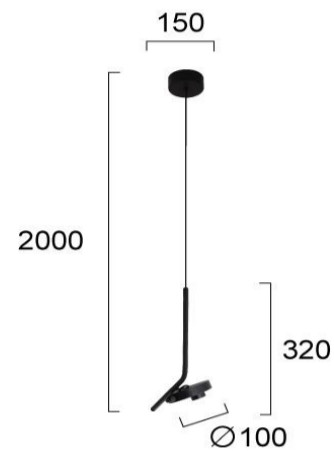

Product Datasheet

Code	4288101
Description	Pendant Light Black Factory
Family	FACTORY
Type	PENDANT
Type of Lamp	LED module
Watt	7W
Volt	220-240 VAC
Hertz	50-60 Hz
Class	Class II
IP	IP20
Environment	Indoor
Color	BLACK
Material	ELECTROSTATIC PAINTED STEEL
Length	D:100
Height	H:2000
Width	P:150
Kelvin	3000K
Lumen	425 Lm
Beam Angle	Beam Angle 36*/CRI 91
Dimmable	Non-Dimmable