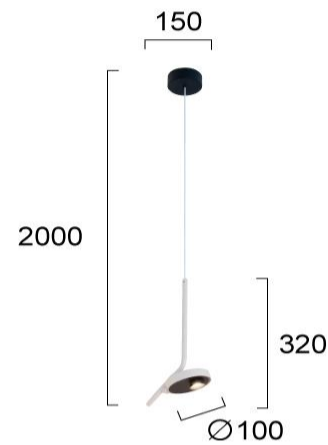

Product Datasheet

| | |
|---------------------|-----------------------------|
| Code | 4288100 |
| Description | Pendant Light White Factory |
| Family | FACTORY |
| Type | PENDANT |
| Type of Lamp | LED module |
| Watt | 7W |
| Volt | 220-240 VAC |
| Hertz | 50-60 Hz |
| Class | Class II |
| IP | IP20 |
| Environment | Indoor |
| Color | WHITE |
| Material | ELECTROSTATIC PAINTED STEEL |
| Length | D:100 |
| Height | H:2000max |
| Width | |
| Kelvin | 3000K |
| Lumen | 425 Lm |
| Beam Angle | Beam Angle 36° / CRI 91 |
| Dimmable | Non-Dimmable |