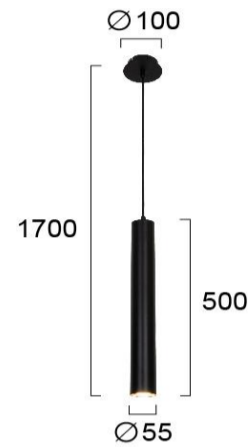

Product Datasheet

Code	4287300
Description	Pendant Light Black H:500 Lesante
Family	LESANTE
Type	PENDANT
Type of Lamp	GU10
Watt	1xMax 50W
Volt	220-240 VAC
Hertz	50-60 Hz
Class	Class I
IP	IP20
Environment	Indoor
Color	BLACK
Material	ELECTROSTATIC PAINTED STEEL
Length	D:100
Height	H:1700
Width	