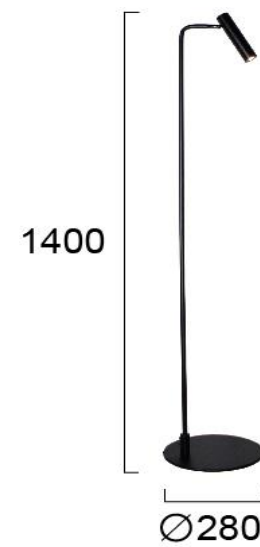

Product Datasheet

Code	4287200
Description	Floor Light Clio
Family	CLIO
Type	FLOOR
Type of Lamp	LED module
Watt	4W
Volt	220-240 VAC
Hertz	50-60 Hz
Class	Class II
IP	IP20
Environment	Indoor
Color	MATT BLACK
Material	ELECTROSTATIC PAINTED STEEL/ALUMINIUM
Length	D:280
Height	H:1400
Width	
Kelvin	3000K
Lumen	235 Lm
Beam Angle	Beam angle 25* / CRI 82
Dimmable	Non-Dimmable